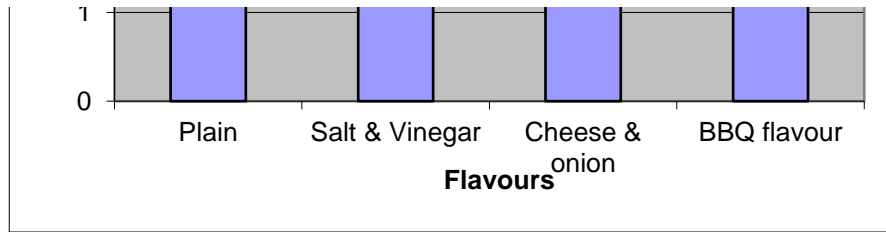

Q1d

Traffic survey	Frequency
Car	11
Van	6
Lorry	6
Bike	4
Bus	3
Total	20

Q2a

Day	Temperature (°C)
Monday	24
Tuesday	22
Wednesday	18
Thursday	24
Friday	28

Q2b

Day	Rainfall (mm)
Monday	4
Tuesday	2
Wednesday	8
Thursday	2
Friday	0