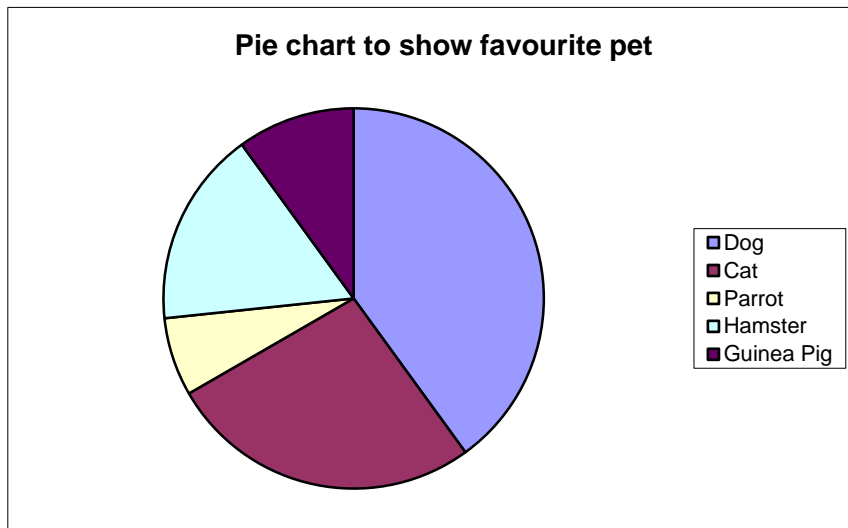

Q1a
Favourite

Colour	Frequency
Red	4
Blue	3
Green	2
Black	5
Yellow	1
Total	15

Q1b

Favourite pet	Frequency
Dog	12
Cat	8
Parrot	2
Hamster	5
Guinea Pig	3
Total	30

Q1c

Number of crisp bags sold	Frequency
Plain	5
Salt & Vinegar	4
Cheese & onion	2
BBQ flavour	4
Total	15

Q1d

Traffic survey	Frequency
Car	11
Van	6
Lorry	6
Bike	4
Bus	3
Total	20

Q2a

Day	Temperature (°C)
Monday	24
Tuesday	22
Wednesday	18
Thursday	24
Friday	28

Q2b

Day	Rainfall (mm)
Monday	4
Tuesday	2
Wednesday	8
Thursday	2
Friday	0