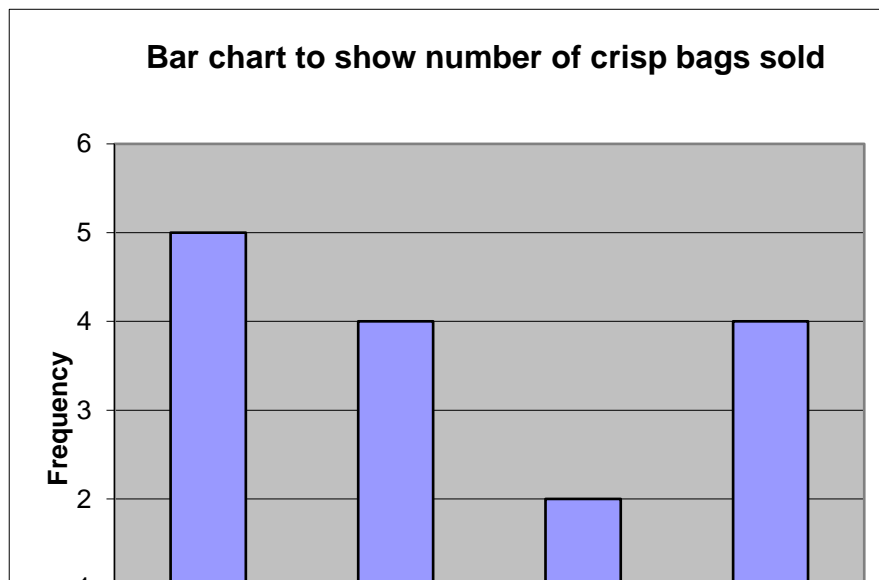

Q1a
Favourite

Colour	Frequency
Red	4
Blue	3
Green	2
Black	5
Yellow	1
Total	15

Q1b

Favourite pet	Frequency
Dog	12
Cat	8
Parrot	2
Hamster	5
Guinea Pig	3
Total	30

Q1c

Number of crisp bags sold	Frequency
Plain	5
Salt & Vinegar	4
Cheese & onion	2
BBQ flavour	4
Total	15

Q1d

Traffic survey	Frequency
Car	11
Van	6
Lorry	6
Bike	4
Bus	3
Total	20

Q2a

Day	Temperature (°C)
Monday	24
Tuesday	22
Wednesday	18
Thursday	24
Friday	28

Q2b

Day	Rainfall (mm)
Monday	4
Tuesday	2
Wednesday	8
Thursday	2
Friday	0