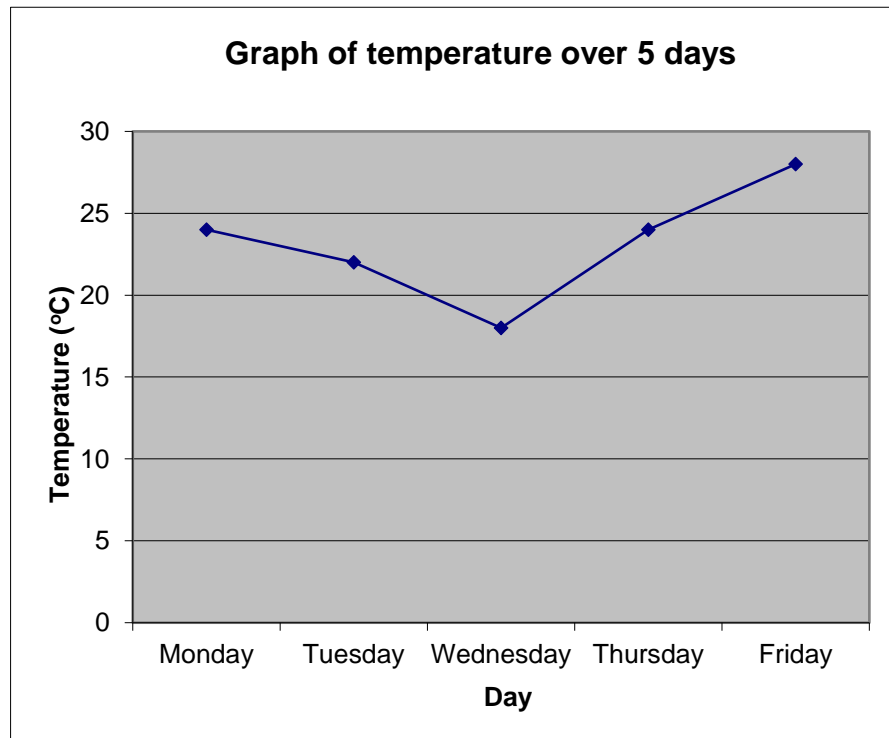

Q1d

Traffic survey	Frequency
Car	11
Van	6
Lorry	6
Bike	4
Bus	3
Total	20

Q2a

Day	Temperature (°C)
Monday	24
Tuesday	22
Wednesday	18
Thursday	24
Friday	28

Q2b

Day	Rainfall (mm)
Monday	4
Tuesday	2
Wednesday	8
Thursday	2
Friday	0