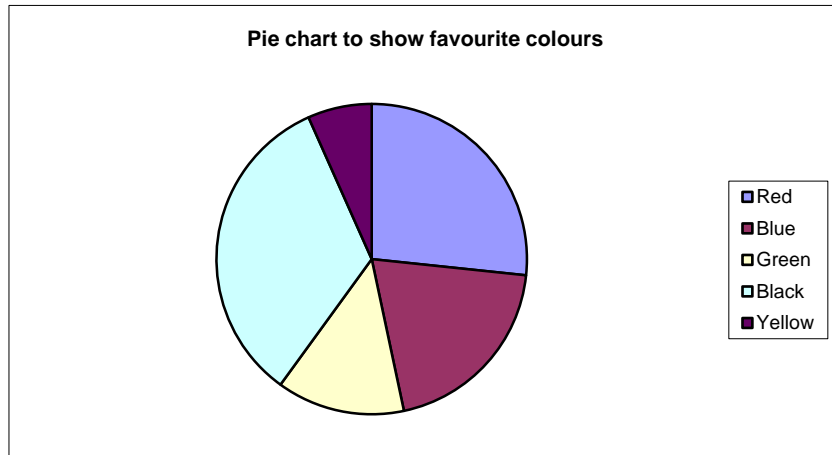

Q1a
Favourite

Colour	Frequency
Red	4
Blue	3
Green	2
Black	5
Yellow	1
Total	15

Q1b

Favourite pet	Frequency
Dog	12
Cat	8
Parrot	2
Hamster	5
Guinea Pig	3
Total	30

Q1c

Number of crisp bags sold	Frequency
Plain	5
Salt & Vinegar	4
Cheese & onion	2
BBQ flavour	4
Total	15