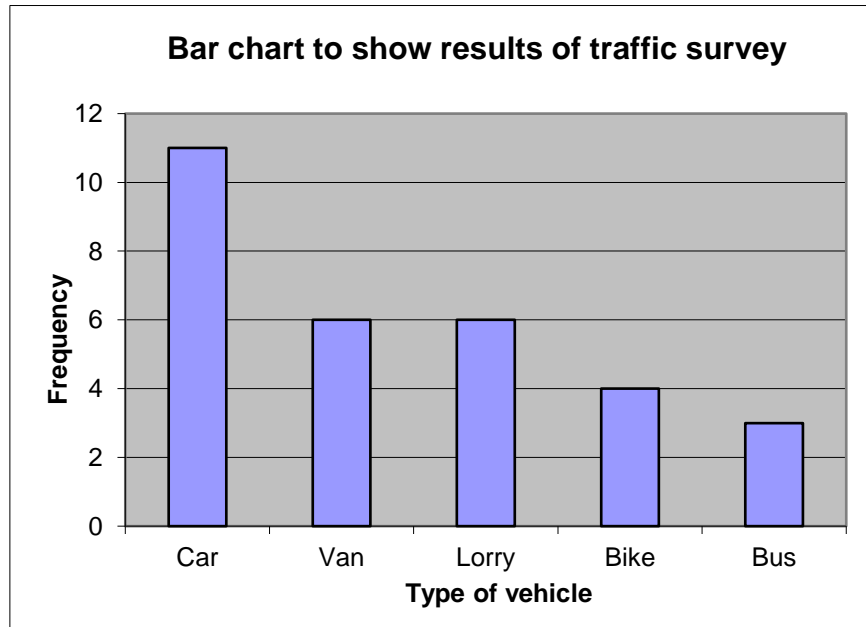

Q1a
Favourite

Colour	Frequency
Red	4
Blue	3
Green	2
Black	5
Yellow	1
Total	15

Q1b

Favourite pet	Frequency
Dog	12
Cat	8
Parrot	2
Hamster	5
Guinea Pig	3
Total	30

Q1c

Number of crisp bags sold	Frequency
Plain	5
Salt & Vinegar	4
Cheese & onion	2
BBQ flavour	4
Total	15

Q1d

Traffic survey	Frequency
Car	11
Van	6
Lorry	6
Bike	4
Bus	3
Total	20

Q2a

Day	Temperature (°C)
Monday	24
Tuesday	22
Wednesday	18
Thursday	24
Friday	28

Q2b

Day	Rainfall (mm)
Monday	4
Tuesday	2
Wednesday	8
Thursday	2
Friday	0